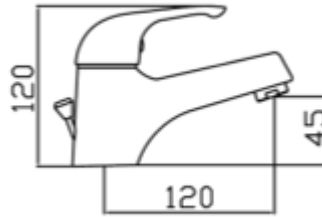

Art. 2530

ART. 2530

Available finishes \*

* Chrome	Double color
* White/Chrome	Granite
* Chrome/Gold	Matt white
* Satin chrome	Matt black
* Silver	
Copper	
Bronze	
* Gold	

Wash-basin mixer with pop-up waste and copper pipes.